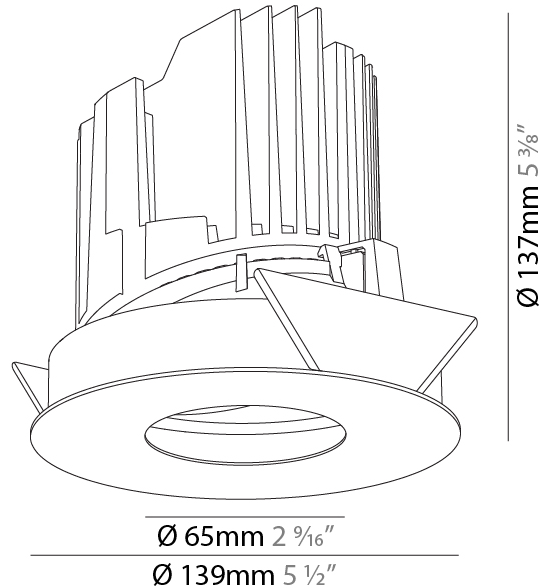

PHYSICAL

Shape: Round
Diameter (mm): 139
Diameter (in): 5 1/2
Height (mm): 137
Height (in): 5 3/8
Ceiling Thickness (mm): 10 / 12.5 / 15 / 25
Ceiling Thickness (in): 3/8 or 1/2 or 9/16
Min. Recessing Depth (mm): 150
Min. Recessing Depth (in): 5 7/8
Light Distribution: Adjustable / Asymmetric
Weight (kg): 0.865
Weight (lbs): 1.9
Fixture Finish: SSR / BKV / CWI / CRY / HAB / UFT / ITA / RUA / FTG / MYG / LOD / PUS / FRO / FUP / KIA / POP / BLS / SPG / MEY / GOH / GUM / CHC / COM / ABZ / JAG / OBR / MOS / ROR
Fixture Material: Aluminum Die Cast
Cut-out Measurements: 130mm / 5 1/8"

ELECTRICAL

Lamp Type: LED (Zhaga Standard)
Input Wattage (W): 28.6
Total Output Wattage (W): 26
Dimming: Tri-Mode (Non-Dimming and Phase Dimming (120Vac only) and 0-10V Dimming)
Driver Included: No
Driver Location: Recessed Housing
Driver Type: Constant Current - Universal
Housing: See components
Input Voltage (V): 120 - 277
Constant Current (MA): 700

LED

Number of LEDs: 1
Color Temperature (°K): 2700 / 3000 / 3500 / 4000
Max. Delivered Lumen (lm): 1890 / 1930 / 2028 / 2070
Nominal Lumen (lm): 3210 / 3290 / 3459 / 3530
CRI: >90 CRI
Lamp Life (hrs): 50000

OPTICAL

Reflector°: 20 / 25 / 40
Adjustability: Fixed

RATINGS AND CERTIFICATIONS

Certified By: Certified for North American Standards
IP rating: IP20

Ø 65mm 2 5/16"

Ø 139mm 5 1/2"